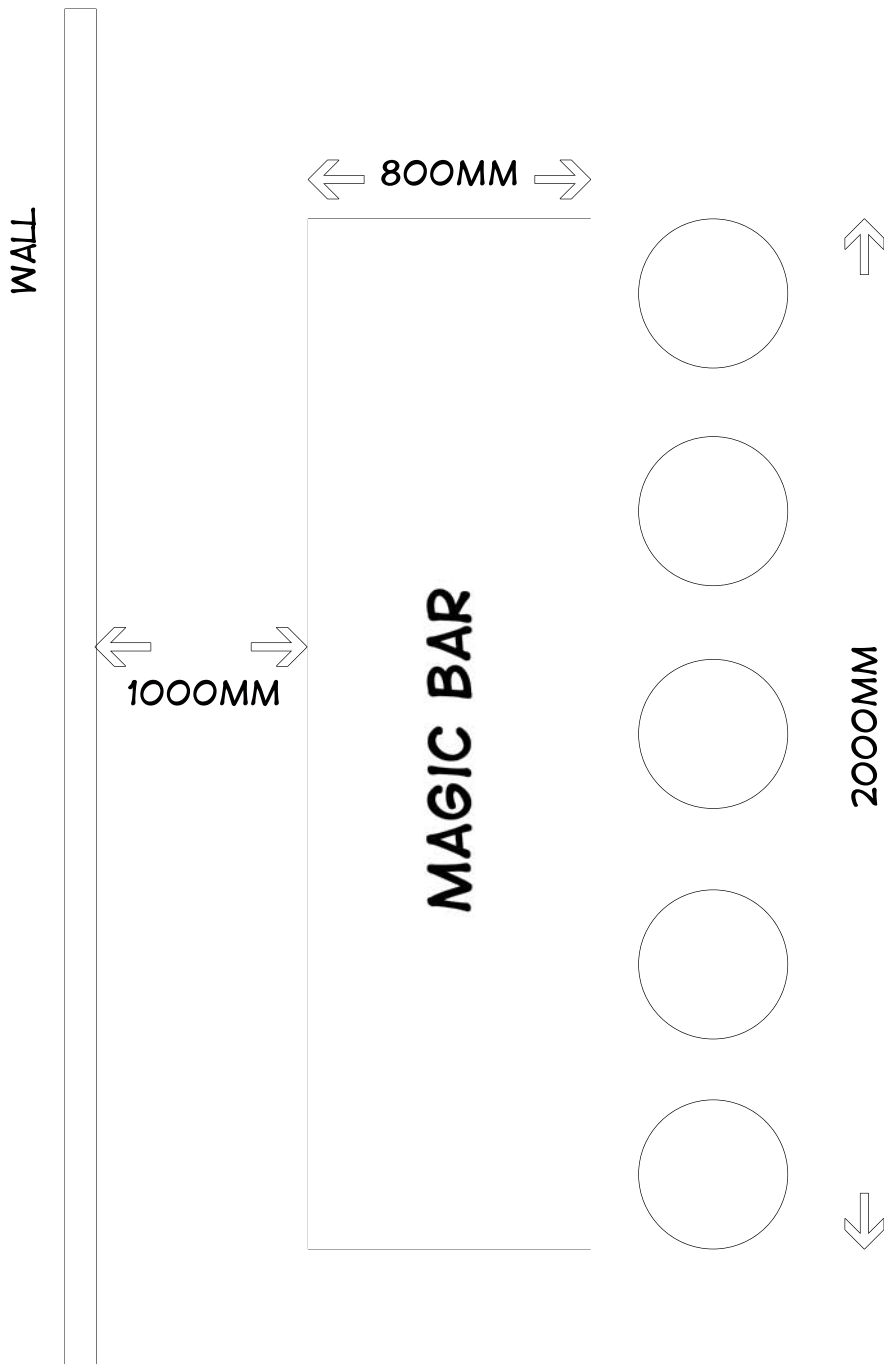

# Illusions *portable* magic bar

## SIZE SPECIFICATIONS

POWER REQUIRED  
1X SOCKET TO FIT A 3PIN 13AMP PLUG

2 BYRON PLACE TRIANGLE SOUTH CLIFTON BS8 1JT  
WWW.ILLUSIONSMAGICBAR.CO.UK 0117 909 3405